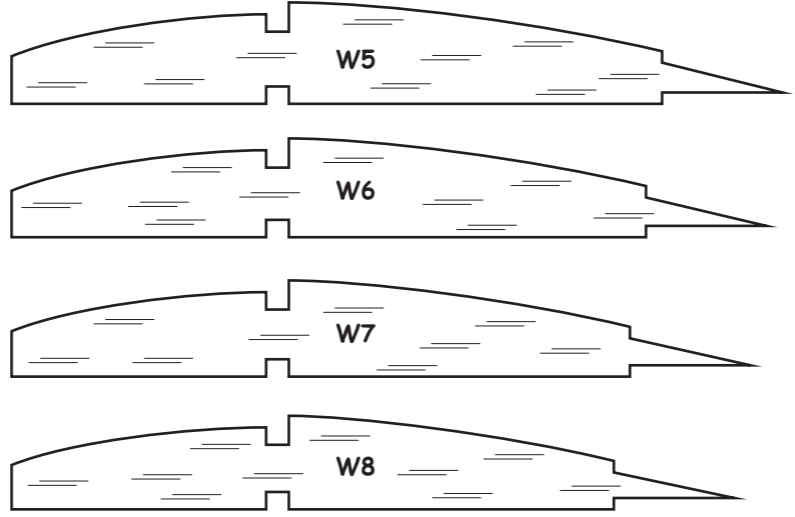

SIGMA

DESIGNED BY C. CHAPMAN

- BASIC MATERIALS:**
- 3 OFF 1/16" x 3" x 36" MED. SHEET Balsa
 - 2 OFF 3/32" x 3" x 36" MED. SHEET Balsa
 - 1 OFF 1/8" x 3" x 36" HARD SHEET Balsa
 - 2 OFF 1/4" x 1/4" x 36" MED. STRIP Balsa
 - 1 OFF 1/8" x 1/8" x 9" SPRUCE
 - 4 OFF 3/32" x 1/8" x 36" MED. STRIP Balsa
 - 1 OFF 1/8" x 1/8" x 36" MED. STRIP Balsa
 - 1 PIECE 1/32" x 12" x 12" PLYWOOD
 - 1 PIECE 1/16" x 6" x 6" PLYWOOD
 - 1 PIECE Ø1/8" x 9" DOWEL