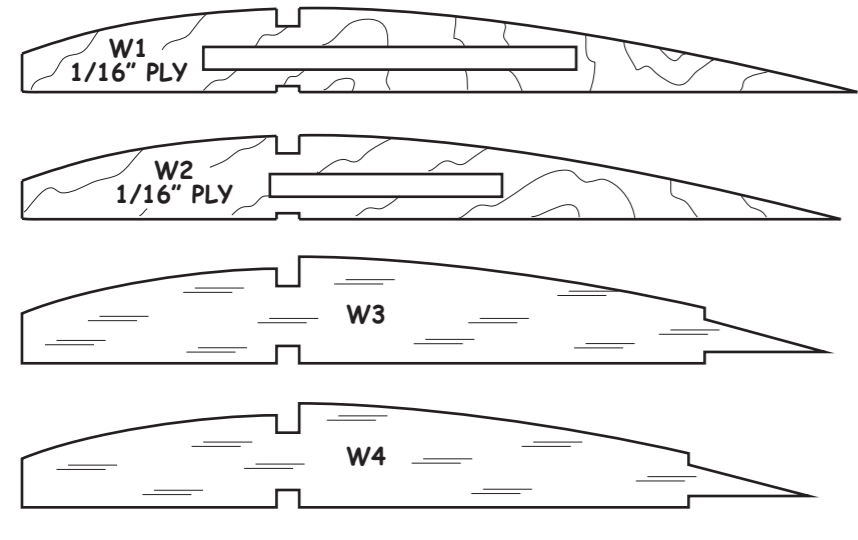

SIGMA

DESIGNED BY C. CHAPMAN

- BASIC MATERIALS:**
- 3 OFF 1/16" x 3" x 36" MED. SHEET Balsa
 - 2 OFF 3/32" x 3" x 36" MED. SHEET Balsa
 - 1 OFF 1/8" x 3" x 36" HARD SHEET Balsa
 - 2 OFF 1/4" x 1/4" x 36" MED. STRIP Balsa
 - 1 OFF 1/8" x 1/8" x 9" SPRUCE
 - 4 OFF 3/32" x 1/8" x 36" MED. STRIP Balsa
 - 1 OFF 1/8" x 1/8" x 36" MED. STRIP Balsa
 - 1 PIECE 1/32" x 12" x 12" PLYWOOD
 - 1 PIECE 1/16" x 6" x 6" PLYWOOD
 - 1 PIECE Ø1/8" x 9" DOWEL