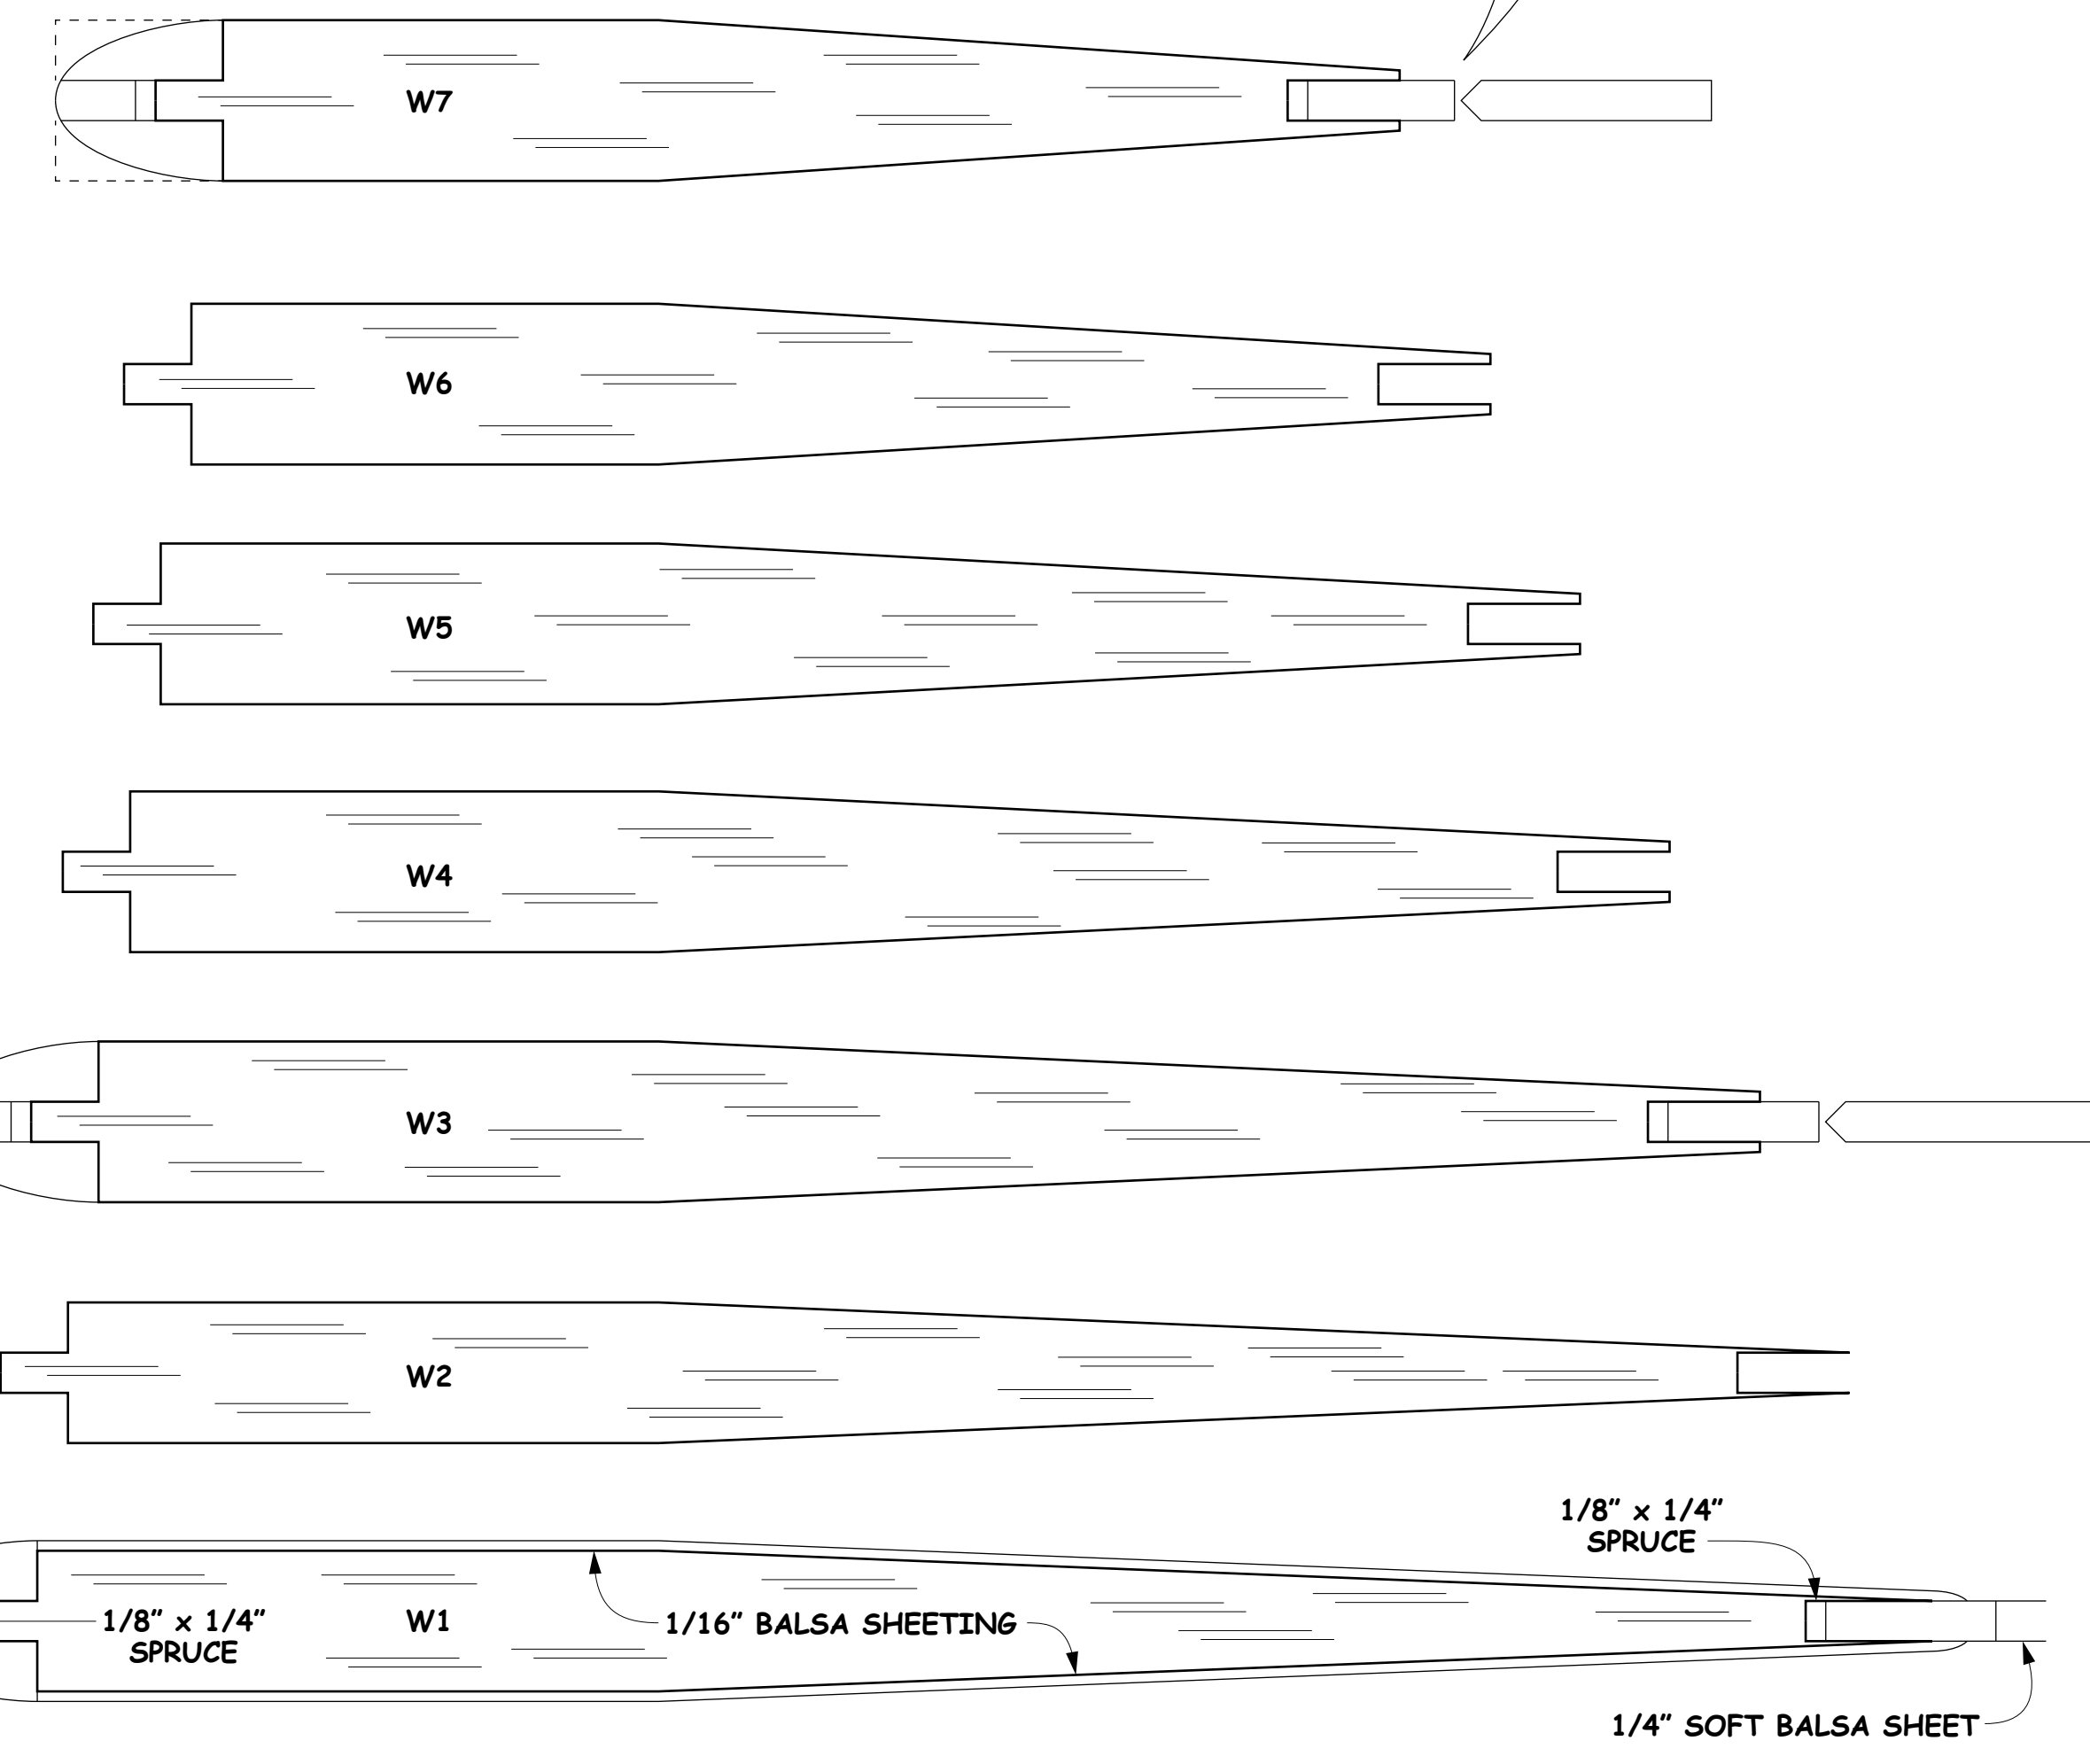

SIMPLES MAX

BY MIKE BELL

PLAN No: RC2218 No. OF SHEETS: 1 OF 2 First published in RCM&E May 2020

AILERONS CAN ALSO BE TOP HINGED

ALL RIBS FROM 1/8" Balsa SHEET