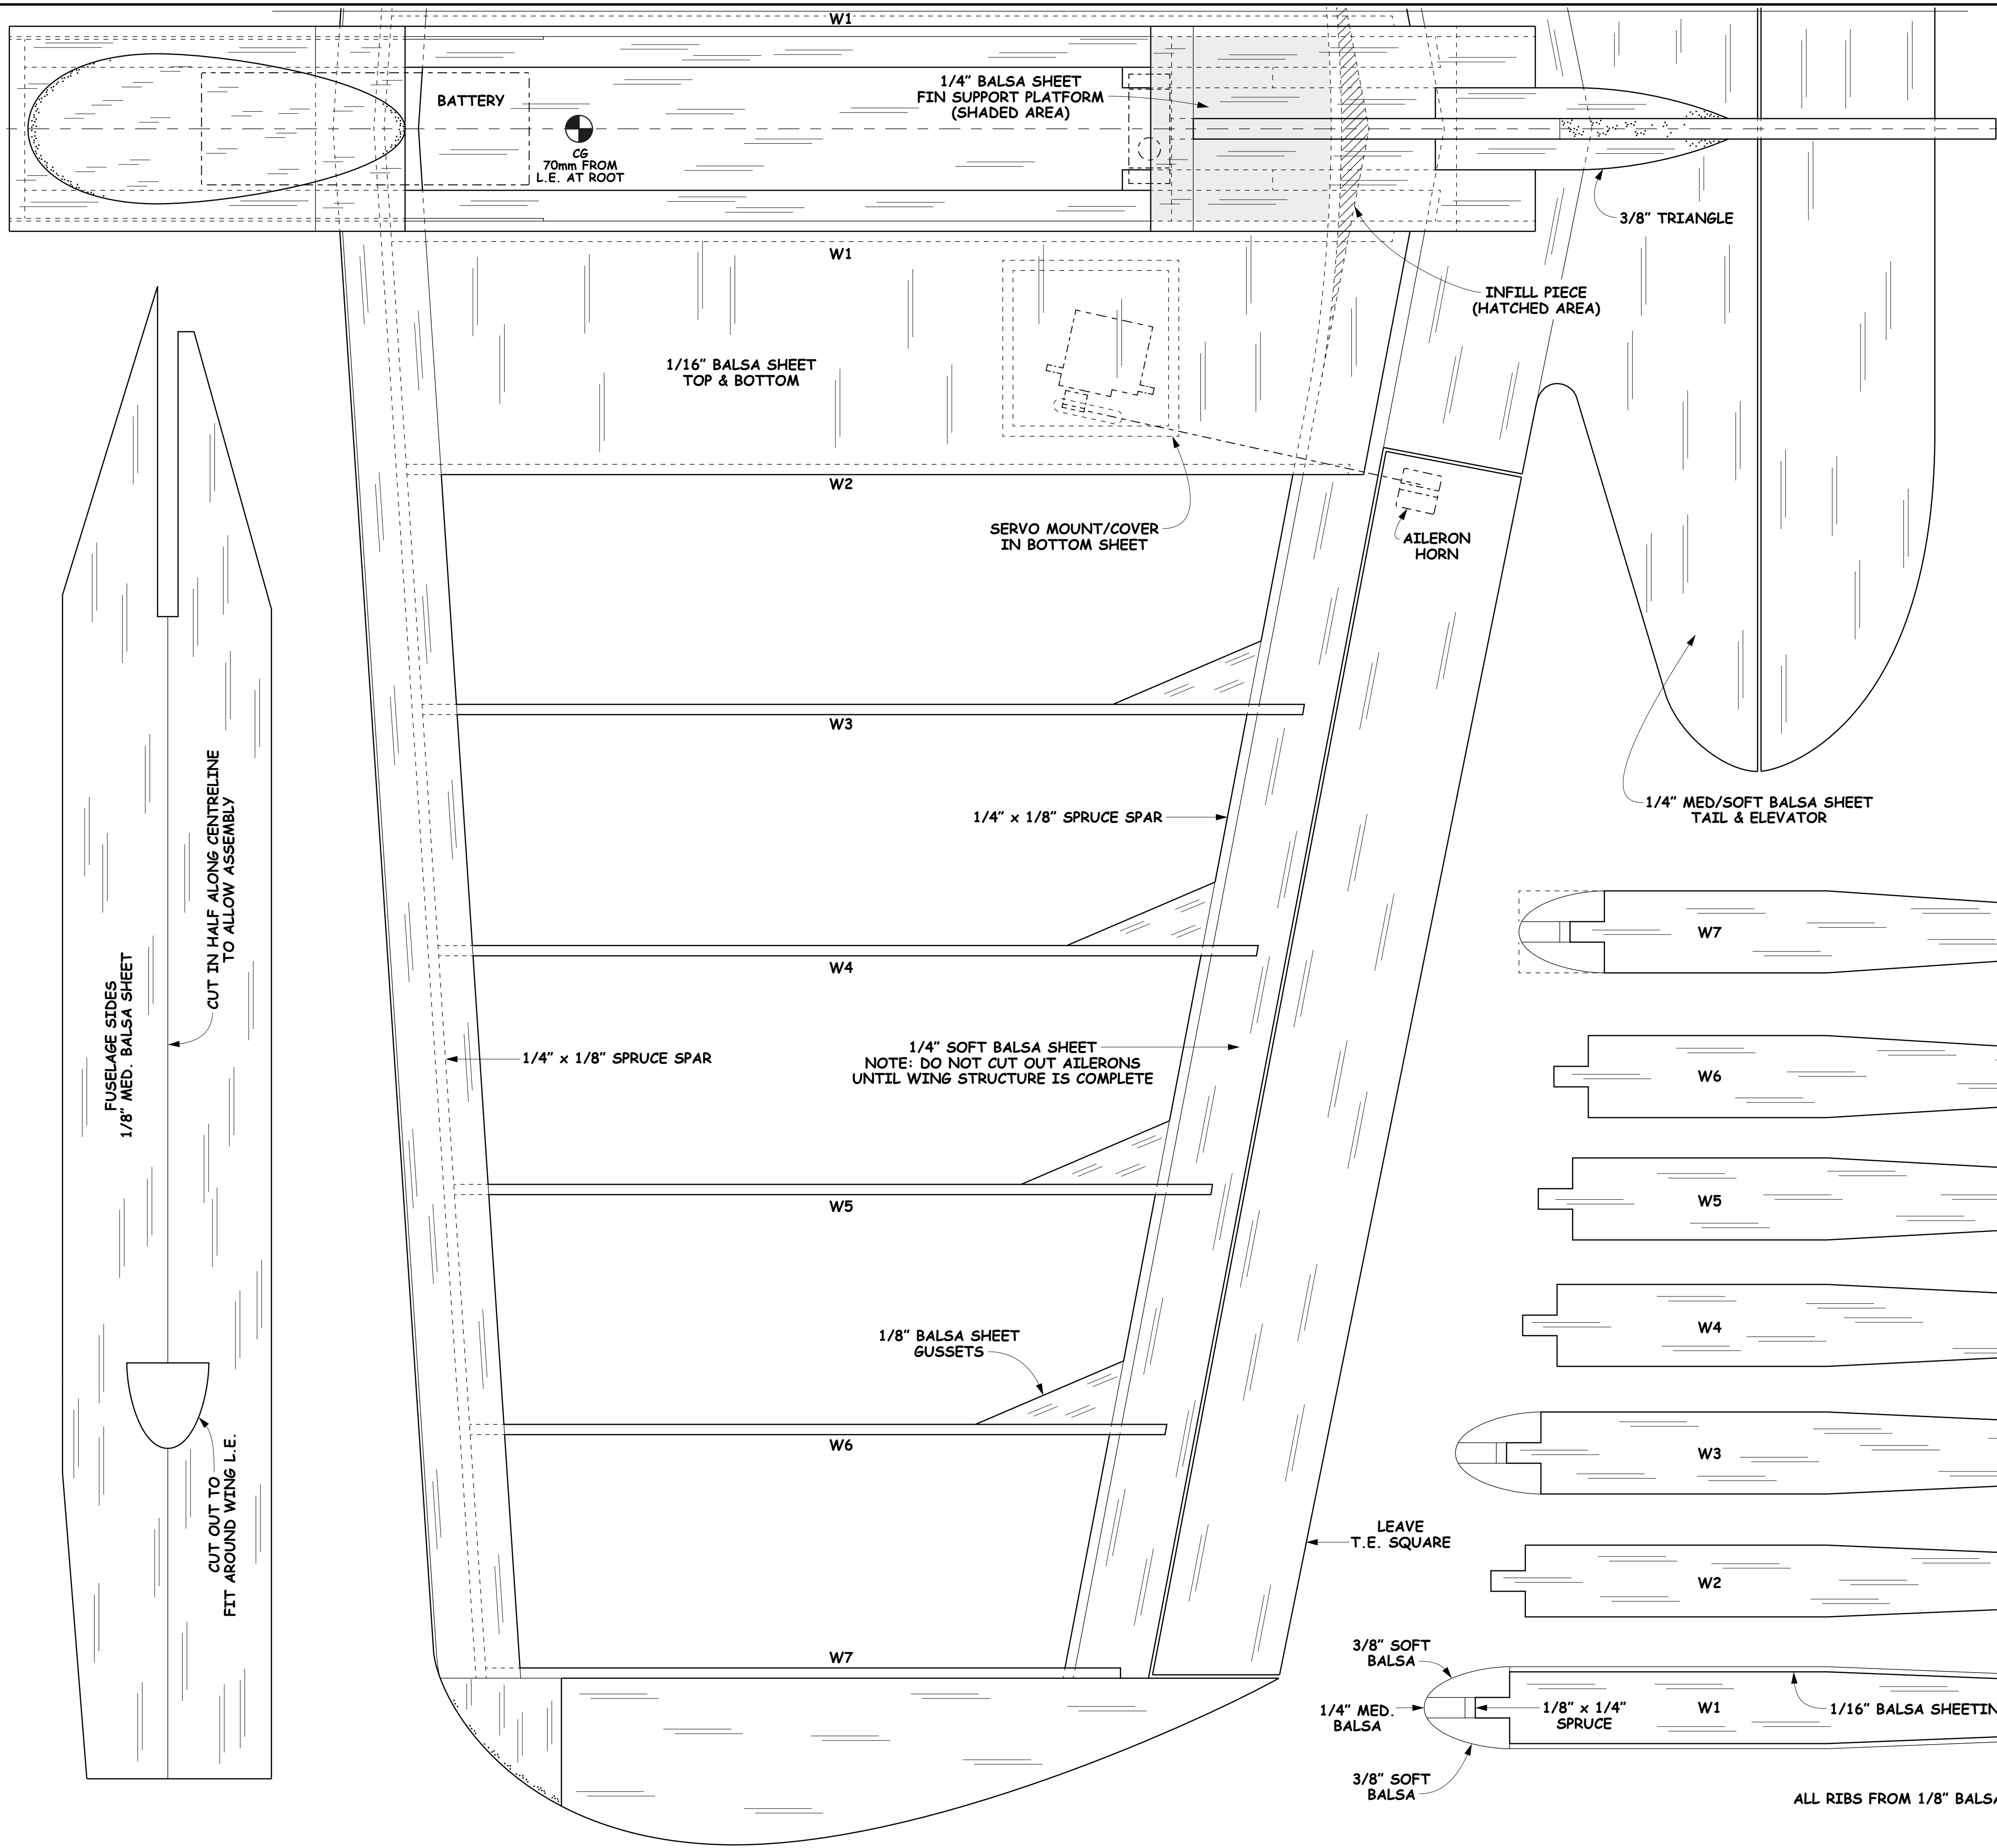

SIMPLES MAX

BY MIKE BELL

PLAN No: RC2218 No. OF SHEETS: 1 OF 2 First published in RCM&E May 2020

AILERONS CAN ALSO BE TOP HINGED

ALL RIBS FROM 1/8" Balsa SHEET