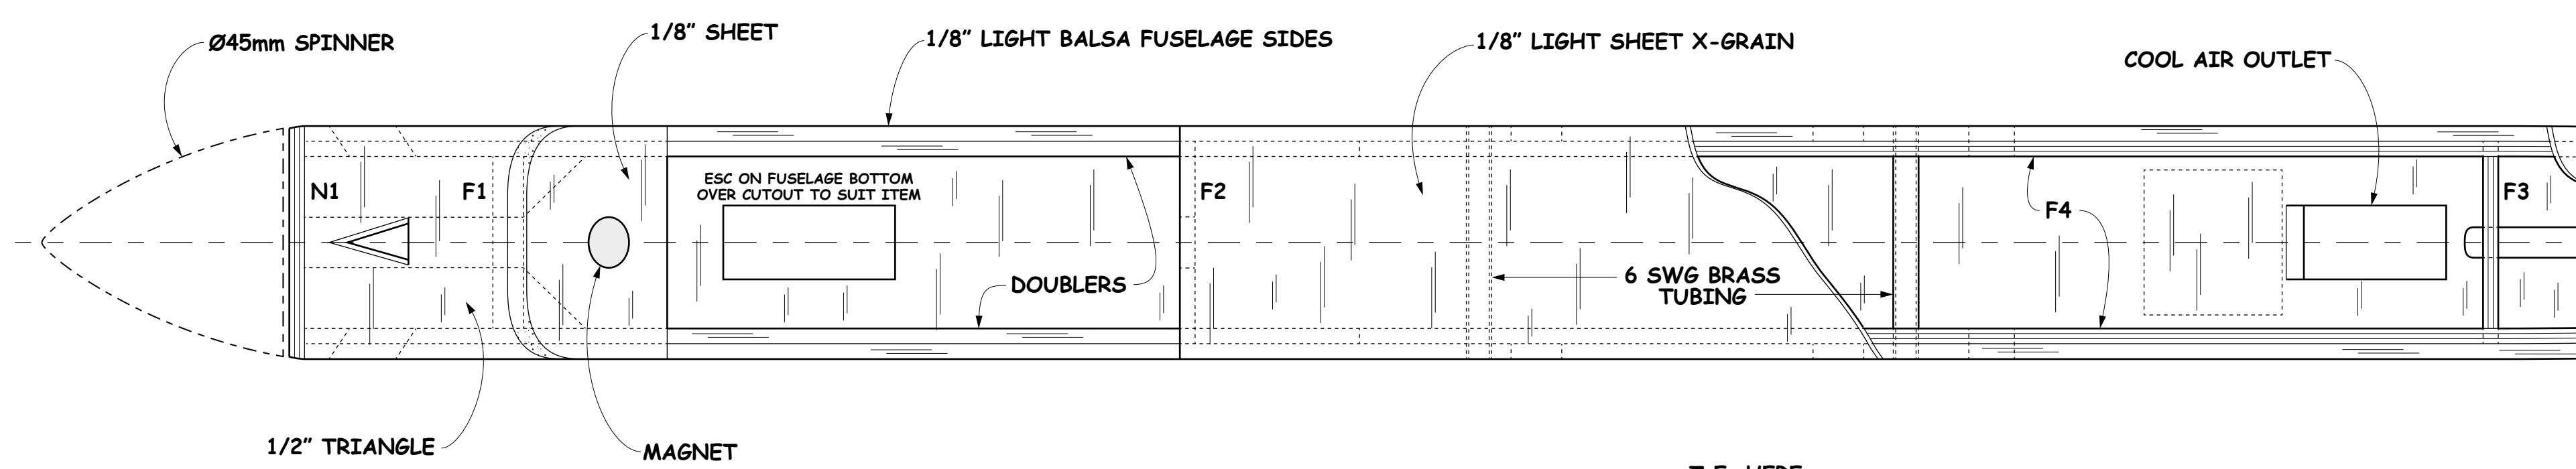

WUNBESIX

BY MIKE WHITE

PLAN No: RC2220 No. OF SHEETS: 1 OF 2 First published in RCM&E June 2020

AN ELECTRIC POWERED SPORT MODEL WITH MILD AEROBATIC CAPABILITY

AILERON/ELEVATOR MOVEMENT TEMPLATES
 SUGGESTED START POINTS
 MEASURE AT CONTROL HORNS
 SUGGESTED 40% EXPONENTIAL

SPAN	73"
WEIGHT	2lbs
WING AREA	605 sq.in.
WING SECTION	JEDELSKY
ORIGINAL MOTOR	D2836/8 1100KV
PROP	11 x 6 FOLDING
BATTERY	2S Li-Po
POWER DRAW	15A 120W
POWER LOADING	60W/lb