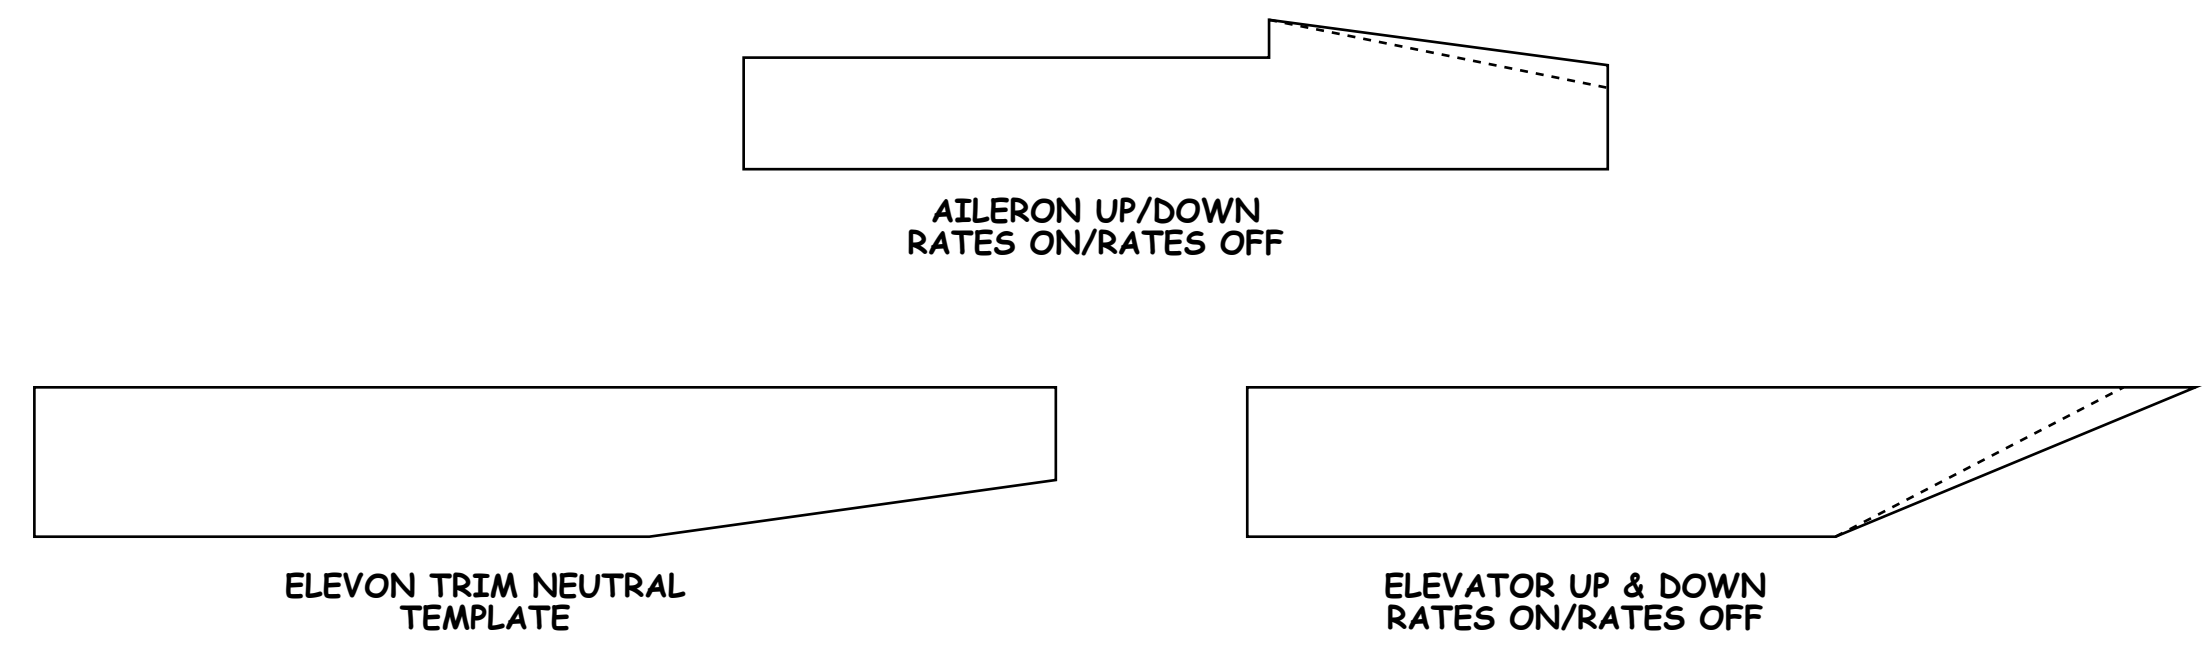

WUNBESIX

BY MIKE WHITE

PLAN No: RC2220 No. OF SHEETS: 1 OF 2 First published in RCM&E June 2020

AN ELECTRIC POWERED SPORT MODEL WITH MILD AEROBATIC CAPABILITY

AILERON/ELEVATOR MOVEMENT TEMPLATES
 SUGGESTED START POINTS
 MEASURE AT CONTROL HORNS
 SUGGESTED 40% EXPONENTIAL

SPAN	73"
WEIGHT	2lbs
WING AREA	605 sq.in.
WING SECTION	JEDELSKY
ORIGINAL MOTOR	D2836/8 1100KV
PROP	11 x 6 FOLDING
BATTERY	2S Li-Po
POWER DRAW	15A 120W
POWER LOADING	60W/lb