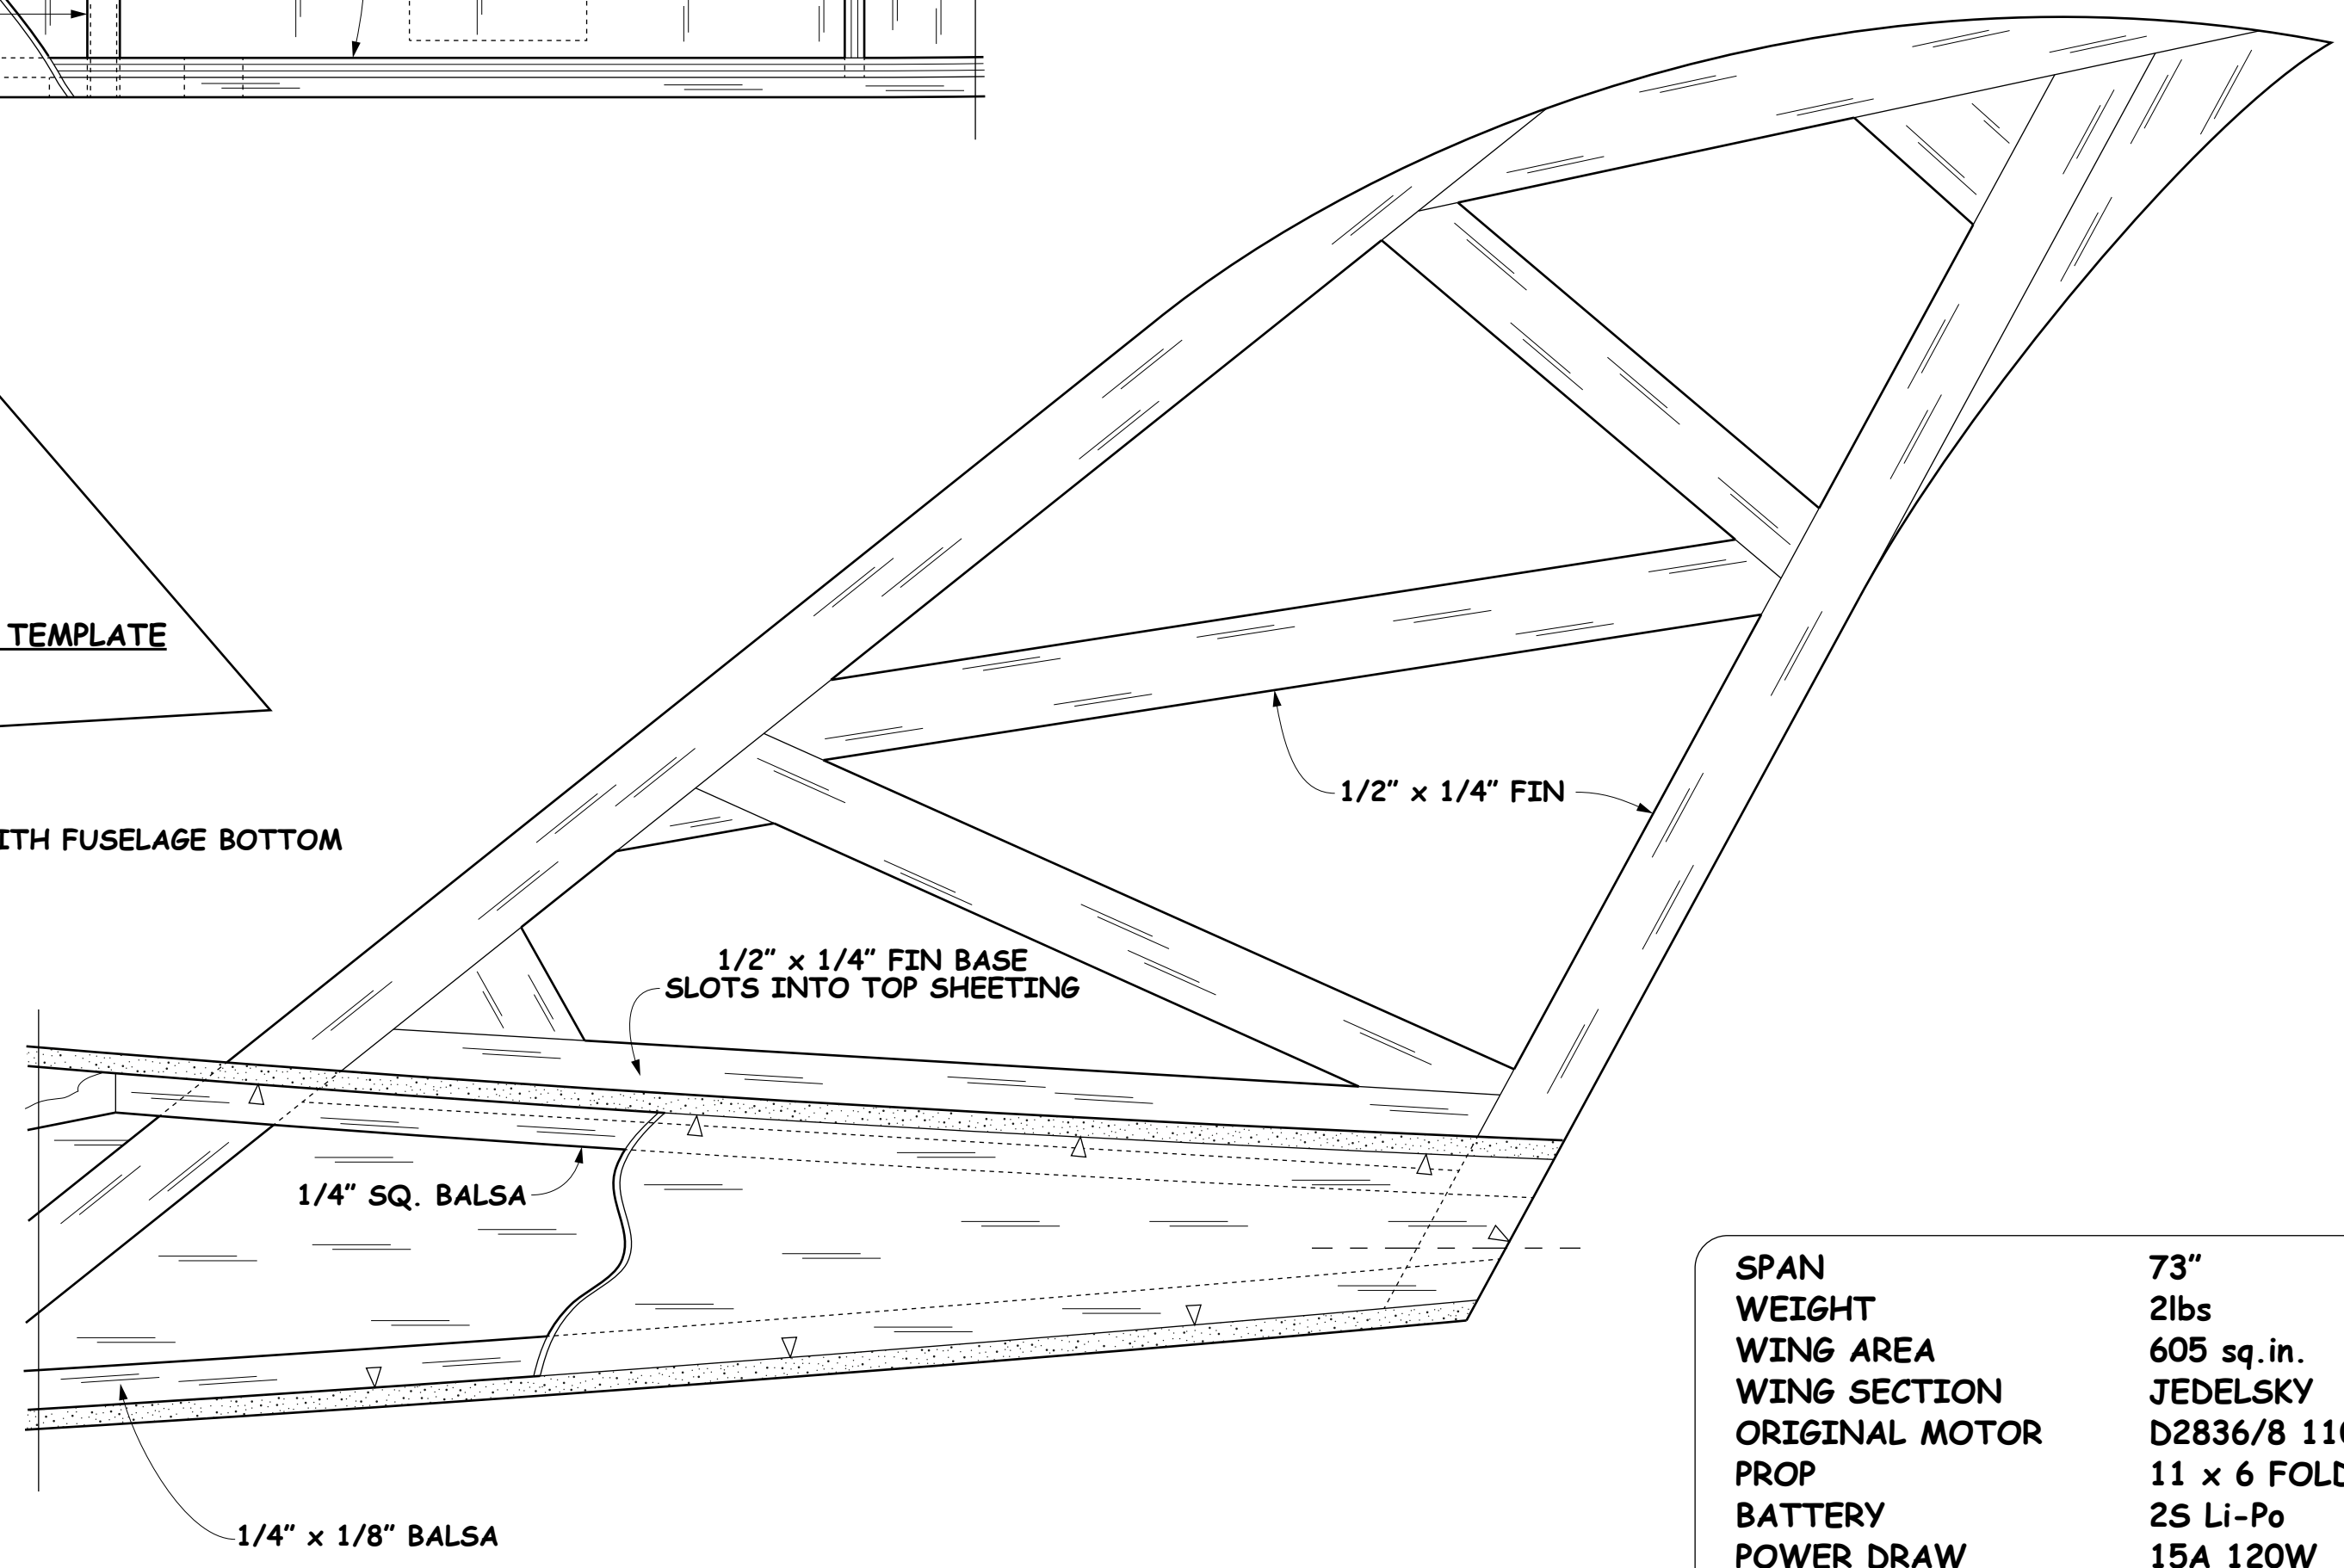

WUNBESIX

BY MIKE WHITE

PLAN No: RC2220 No. OF SHEETS: 1 OF 2 First published in RCM&E June 2020

AN ELECTRIC POWERED SPORT MODEL WITH MILD AEROBATIC CAPABILITY

AILERON/ELEVATOR MOVEMENT TEMPLATES
 SUGGESTED START POINTS
 MEASURE AT CONTROL HORNS
 SUGGESTED 40% EXPONENTIAL

SPAN	73"
WEIGHT	2lbs
WING AREA	605 sq.in.
WING SECTION	JEDELSKY
ORIGINAL MOTOR	D2836/8 1100KV
PROP	11 x 6 FOLDING
BATTERY	2S Li-Po
POWER DRAW	15A 120W
POWER LOADING	60W/lb