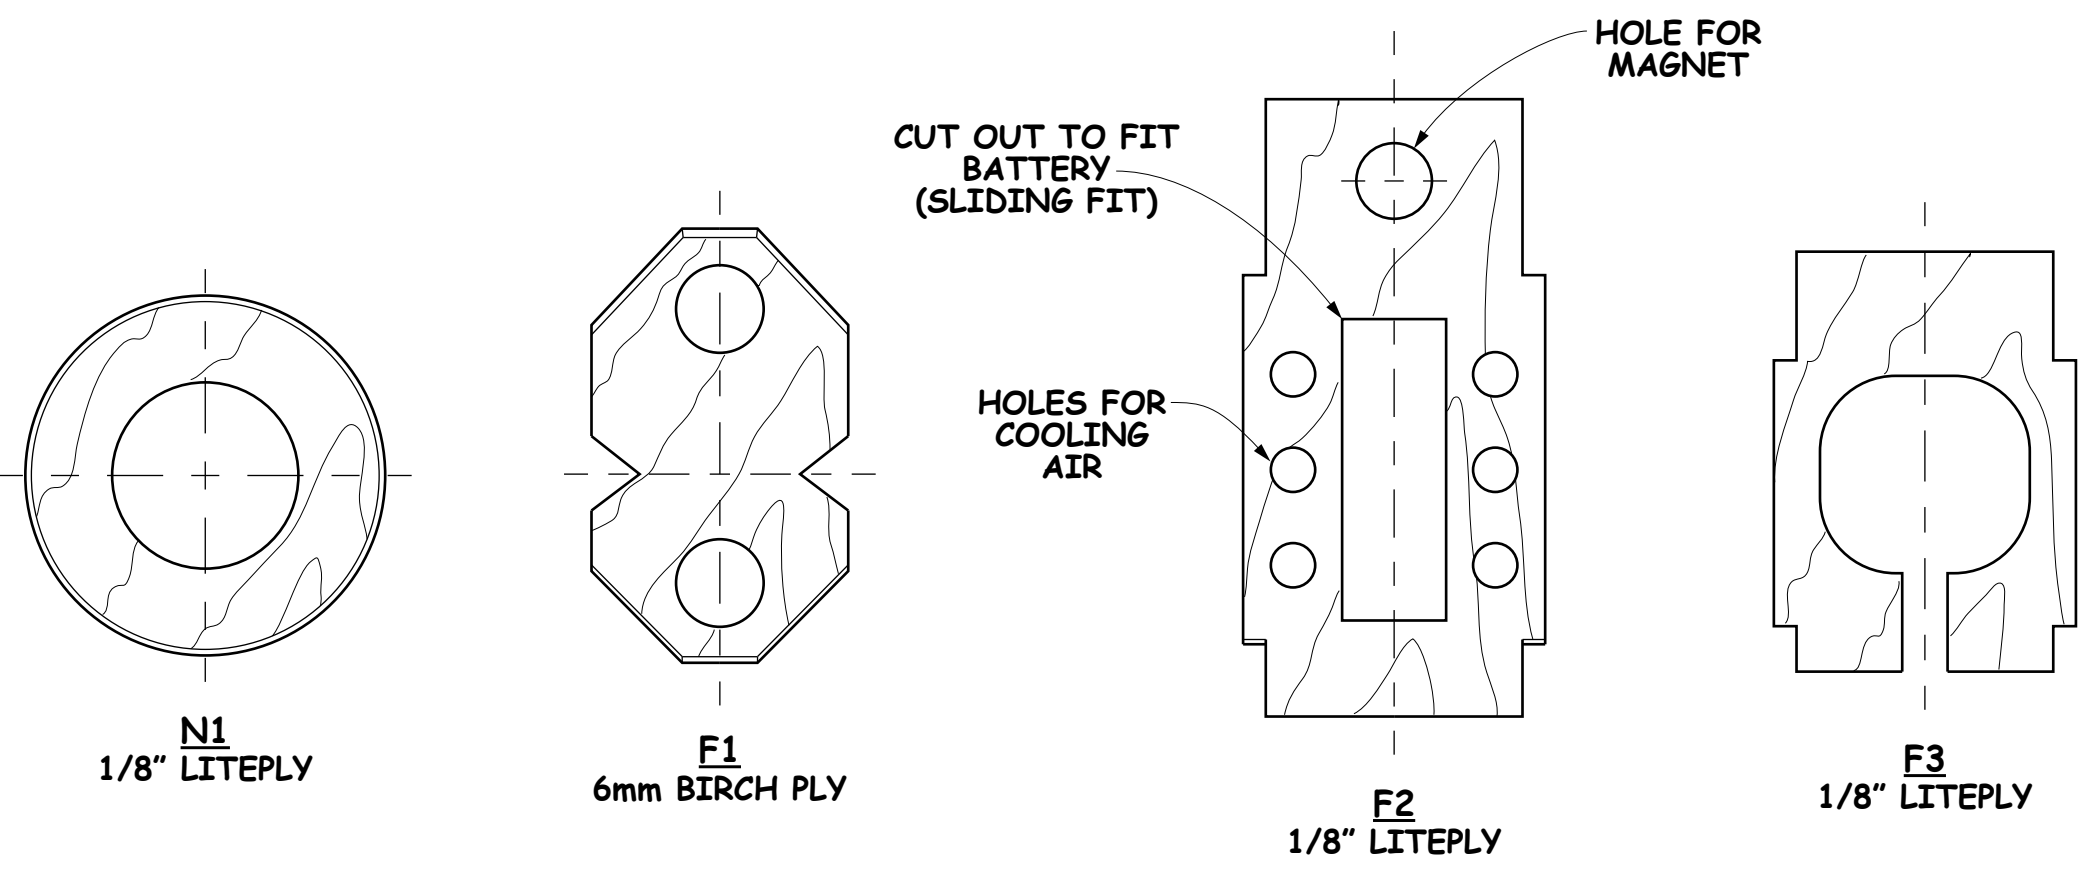

WUNBESIX

BY MIKE WHITE

PLAN No: RC2220 No. OF SHEETS: 1 OF 2 First published in RCM&E June 2020

AN ELECTRIC POWERED SPORT MODEL WITH MILD AEROBATIC CAPABILITY

AILERON/ELEVATOR MOVEMENT TEMPLATES
 SUGGESTED START POINTS
 MEASURE AT CONTROL HORNS
 SUGGESTED 40% EXPONENTIAL

SPAN	73"
WEIGHT	2lbs
WING AREA	605 sq.in.
WING SECTION	JEDELSKY
ORIGINAL MOTOR	D2836/8 1100KV
PROP	11 x 6 FOLDING
BATTERY	2S Li-Po
POWER DRAW	15A 120W
POWER LOADING	60W/lb