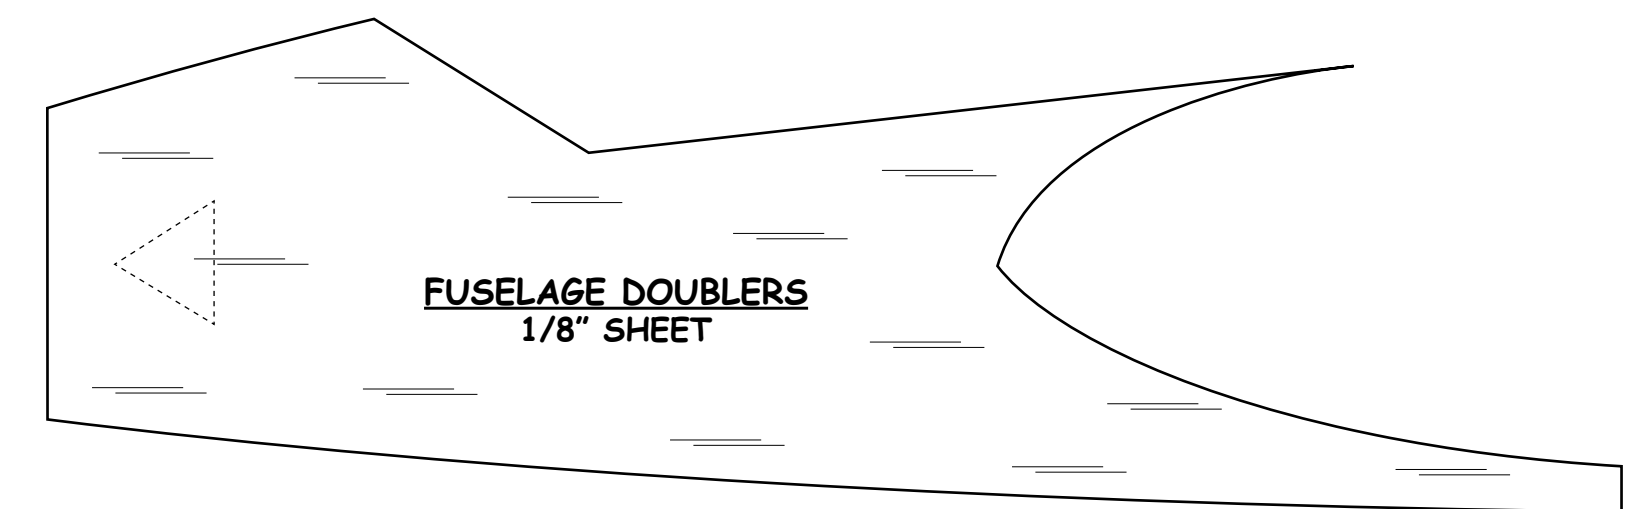

WUNBESIX

BY MIKE WHITE

PLAN No: RC2220 No. OF SHEETS: 1 OF 2 First published in RCM&E June 2020

AN ELECTRIC POWERED SPORT MODEL WITH MILD AEROBATIC CAPABILITY

AILERON/ELEVATOR MOVEMENT TEMPLATES
 SUGGESTED START POINTS
 MEASURE AT CONTROL HORNS
 SUGGESTED 40% EXPONENTIAL

SPAN	73"
WEIGHT	2lbs
WING AREA	605 sq.in.
WING SECTION	JEDELSKY
ORIGINAL MOTOR	D2836/8 1100KV
PROP	11 x 6 FOLDING
BATTERY	2S Li-Po
POWER DRAW	15A 120W
POWER LOADING	60W/lb