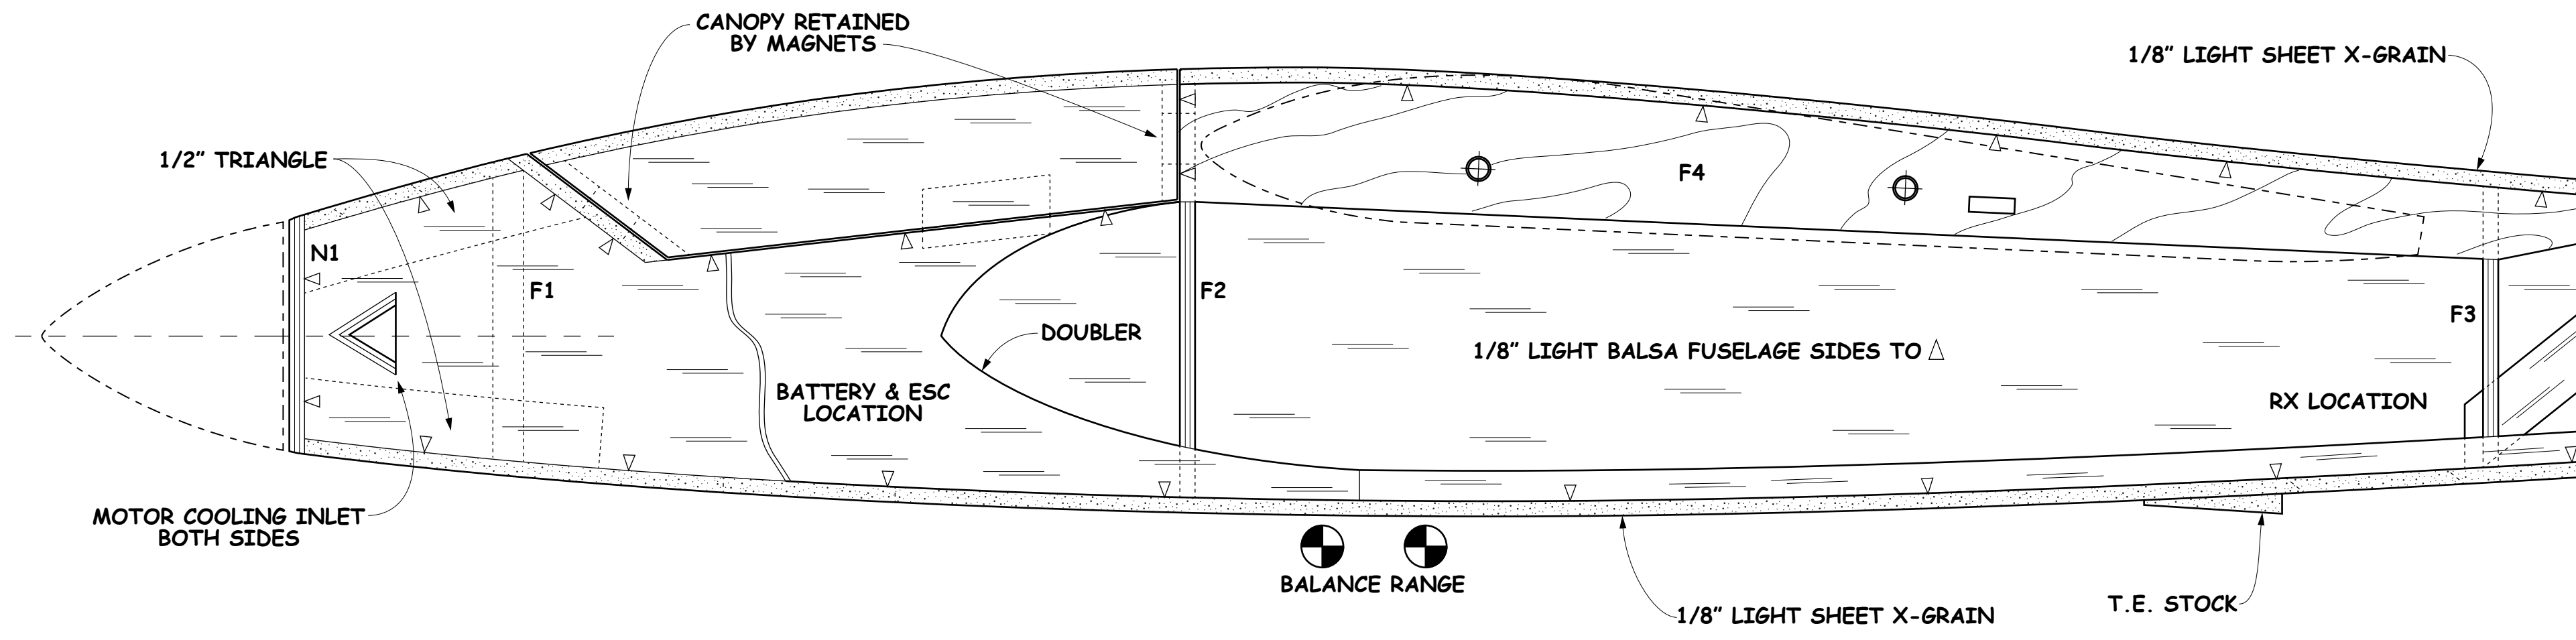

WUNBESIX

BY MIKE WHITE

PLAN No: RC2220 No. OF SHEETS: 1 OF 2 First published in RCM&E June 2020

AN ELECTRIC POWERED SPORT MODEL WITH MILD AEROBATIC CAPABILITY

AILERON/ELEVATOR MOVEMENT TEMPLATES
 SUGGESTED START POINTS
 MEASURE AT CONTROL HORNS
 SUGGESTED 40% EXPONENTIAL

SPAN	73"
WEIGHT	2lbs
WING AREA	605 sq.in.
WING SECTION	JEDELSKY
ORIGINAL MOTOR	D2836/8 1100KV
PROP	11 x 6 FOLDING
BATTERY	2S Li-Po
POWER DRAW	15A 120W
POWER LOADING	60W/lb