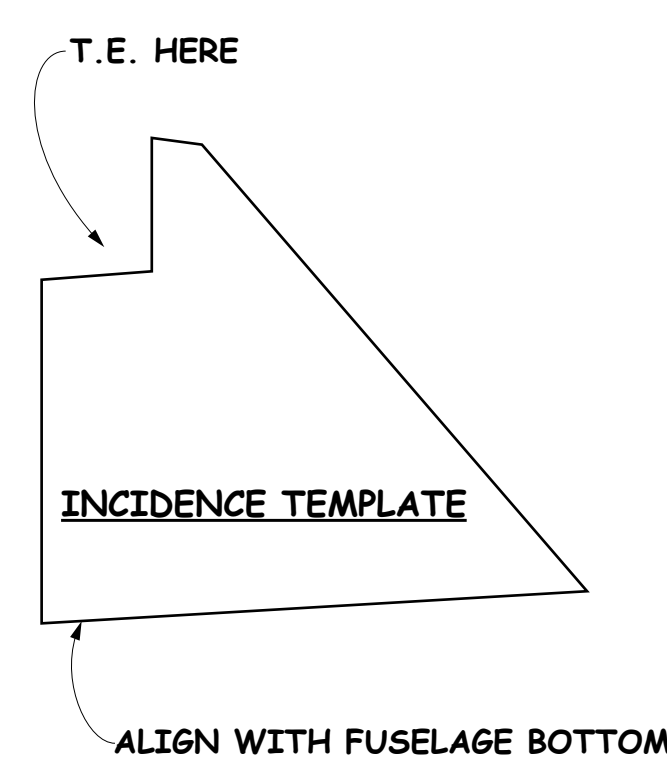

WUNBESIX

BY MIKE WHITE

PLAN No: RC2220 No. OF SHEETS: 1 OF 2 First published in RCM&E June 2020

AN ELECTRIC POWERED SPORT MODEL WITH MILD AEROBATIC CAPABILITY

AILERON/ELEVATOR MOVEMENT TEMPLATES
 SUGGESTED START POINTS
 MEASURE AT CONTROL HORNS
 SUGGESTED 40% EXPONENTIAL

SPAN	73"
WEIGHT	2lbs
WING AREA	605 sq.in.
WING SECTION	JEDELSKY
ORIGINAL MOTOR	D2836/8 1100KV
PROP	11 x 6 FOLDING
BATTERY	2S Li-Po
POWER DRAW	15A 120W
POWER LOADING	60W/lb